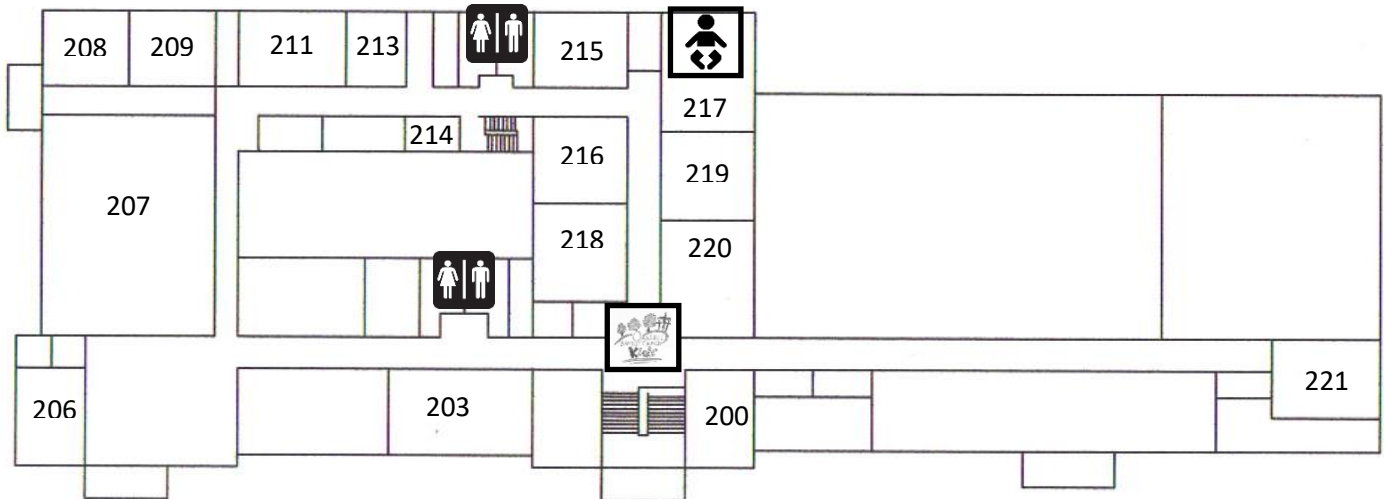

- 9:15 - 9:30 – Drop off at age specific classroom
- 9:30 - 10:20 – Bible Study (classrooms)
- 10:20 - 10:40 – Kids Worship Experience Rm 207
- Pick up from Rm 207

Key:

- 200 - 1st & 2nd Grade
- 203 - PreK - 2nd Grade **Drop Off Point**
- 206 - Main Office
- 207 – Kids Worship
- 209 - 3rd Grade
- 211 – Kindergarten
- 213 – 4th & 5th Grade
- 214 - Nursing Mom's Room
- 215 - Toddler's (Walking thru 1's)
- 216 - Toddler's 2's)
- 217 - Infants
- 218 - 3's & 4's
- 220 – PreK